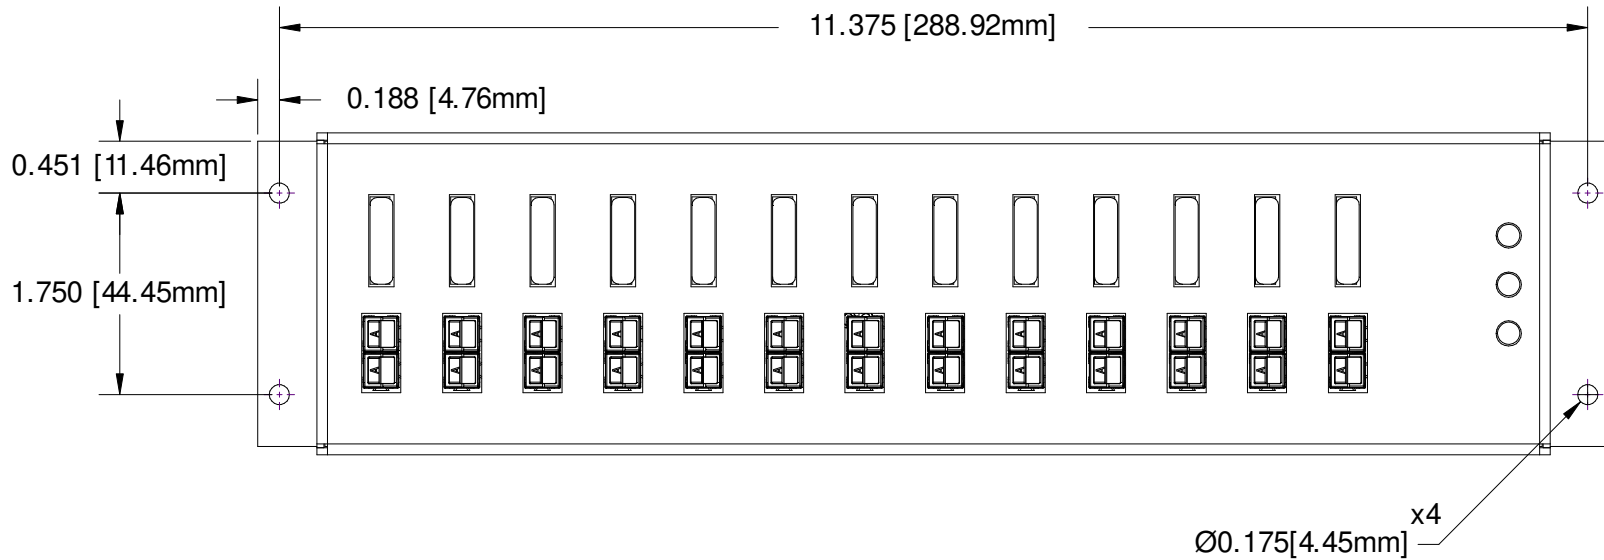

REVISIONS			
REV	DESCRIPTION	DATE	APPROVED
1	Mounting Dimensions	8/21/2018	MS

SIZE A	RR-4012 Mounting Dimensions	REV 1
SCALE	West Mountain Radio	SHEET 1 OF 1