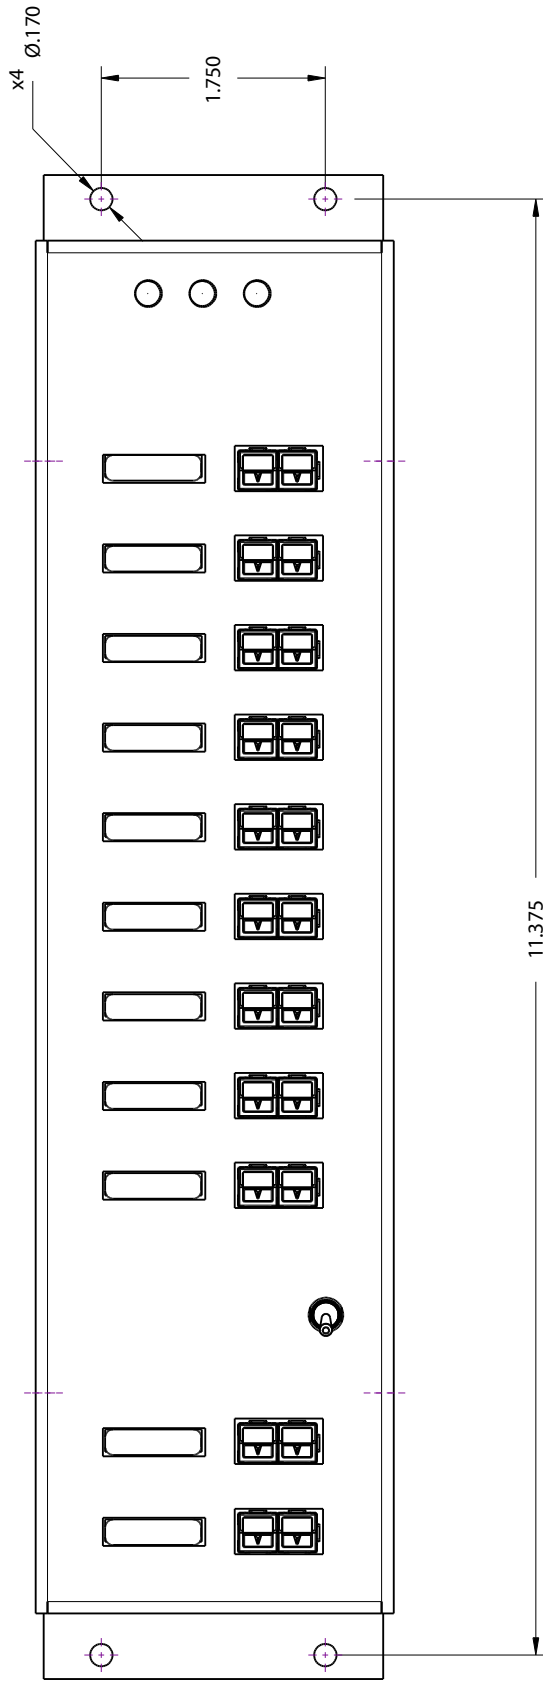

REVISIONS			
REV	DESCRIPTION	DATE	APPROVED
1	Mounting Dimensions	8/31/2021	MS

SIZE	A	RR-4010S+ Mounting Dimensions	REV 1
SCALE		West Mountain Radio	SHEET 1 OF 1