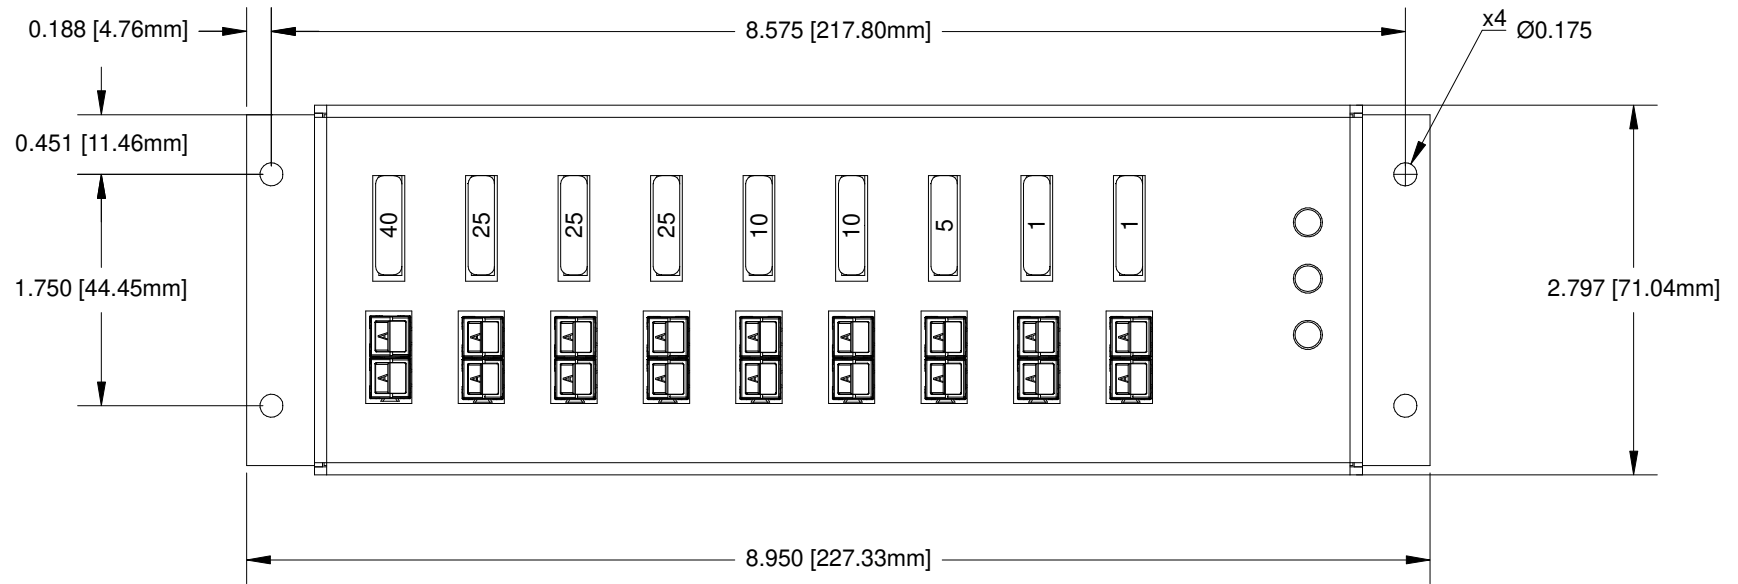

REVISIONS			
REV	DESCRIPTION	DATE	APPROVED
1	Mounting Dimensions	10/15/2021	MS

SIZE A	RR-4008 Mounting dimensions	REV 1
SCALE	West Mountain Radio	SHEET 1 of 1