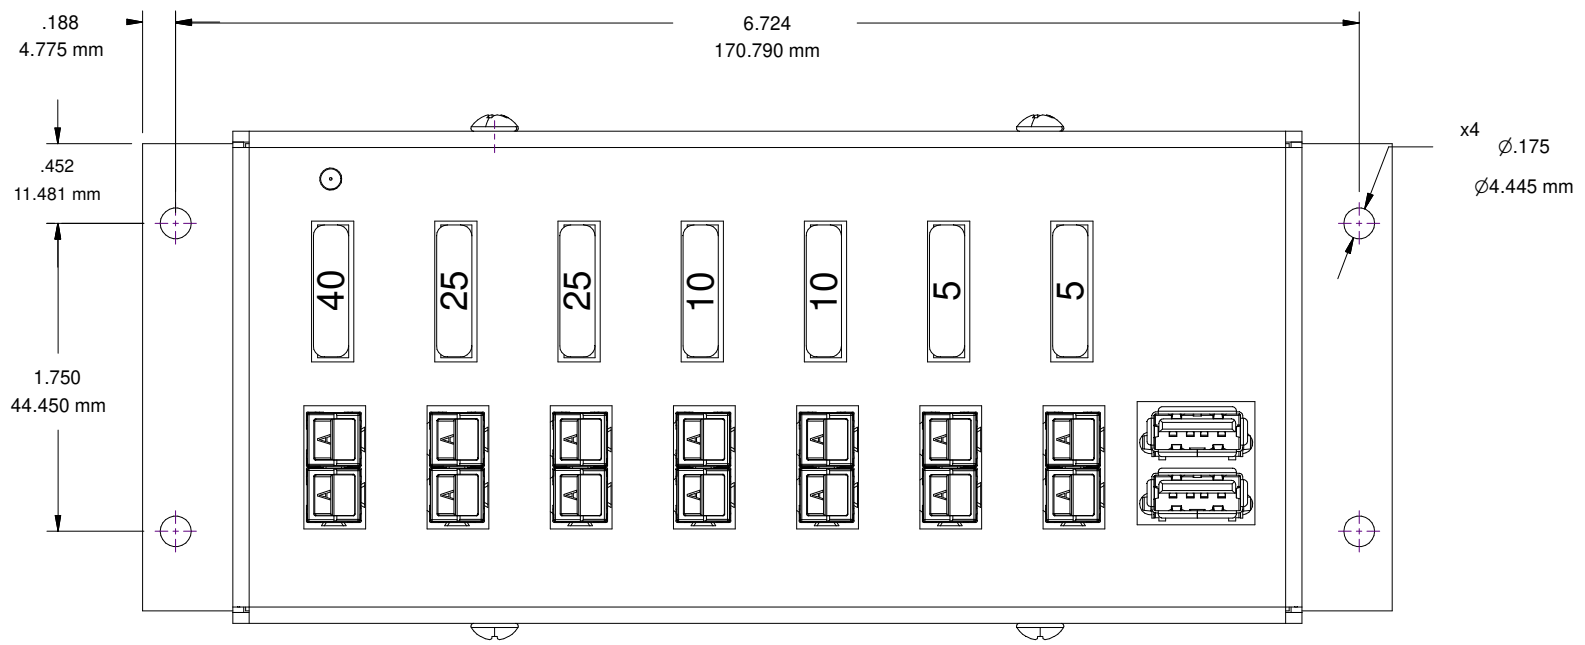

REVISIONS			
REV	DESCRIPTION	DATE	APPROVED

SIZE A	RR-4006u Mounting Dimension	REV
SCALE	West Mountain Radio	