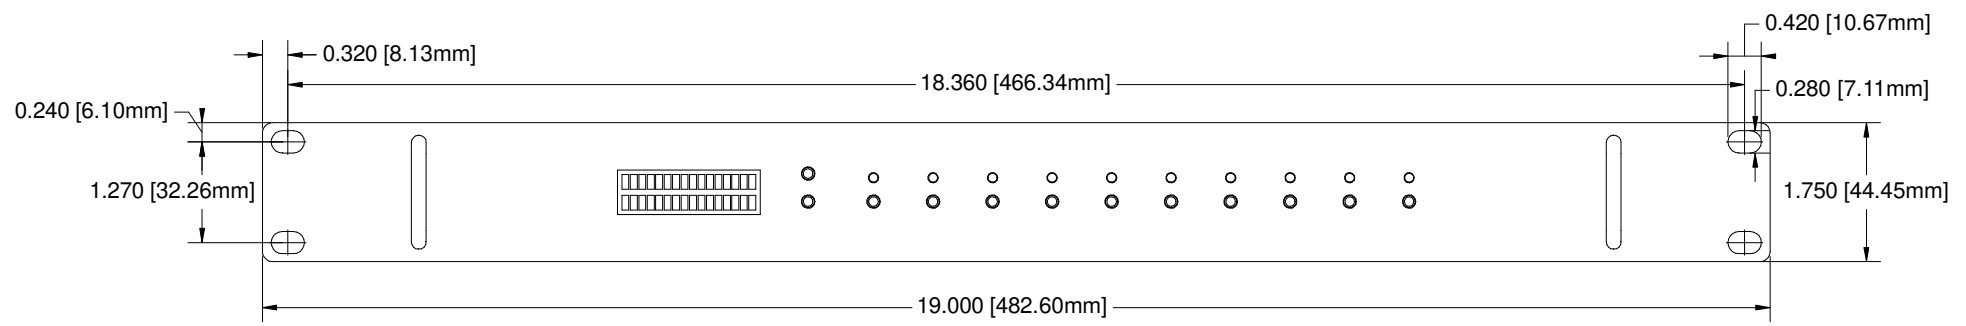

REVISIONS

REV	DESCRIPTION	DATE	APPROVED
1	Mounting Dimensions	10/08/2021	MS

SIZE <b>A</b>	RR-10010i Rack mounting dimensions	REV 1
SCALE	West mountain Radio	SHEET 1 OF 1